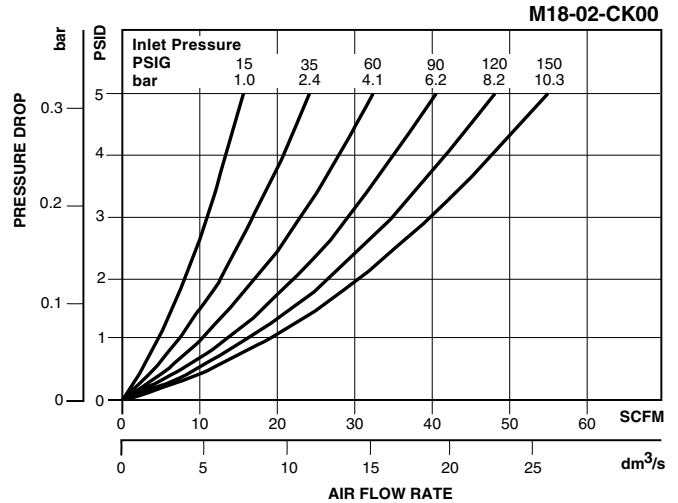

= "Most Popular"

Replacement Bowl Kits

- Metal Bowl with Sight Gauge,
  Automatic Float Drain..... GRP-96-637
- Metal Bowl with Sight Gauge, Manual Drain..... GRP-96-636
- Plastic Bowl –
  Bowl Guard, Auto Drain..... GRP-96-635
- Bowl Guard, Manual Drain..... GRP-96-634
- Bowl Guard, No Drain GRP-96-638

Replacement Element Kits

- Type "B", 0.5 Micron..... MSP-96-647
- Type "C", 0.01 Micron..... MTP-96-646
- Type "D", 0.003 Micron Activated Carbon MXP-96-650

Accessories

- Automatic Drain –
  Fluorocarbon GRP-95-981
- Nitrile GRP-95-973
- DPI Replacement Kit..... DP8-01-000
- Electronic DPI Conversion Kit..... GRP-96-823
  (Converts visual DPI to electronic DPI)
- Electronic DPI Replacement Kit GRP-96-824
- Manual Drain..... GRP-96-685
- Sight Gauge Kit..... GRP-96-825
- Wall Mounting Bracket –
  L-Type GPA-96-604
- T-Type GPA-96-602

B